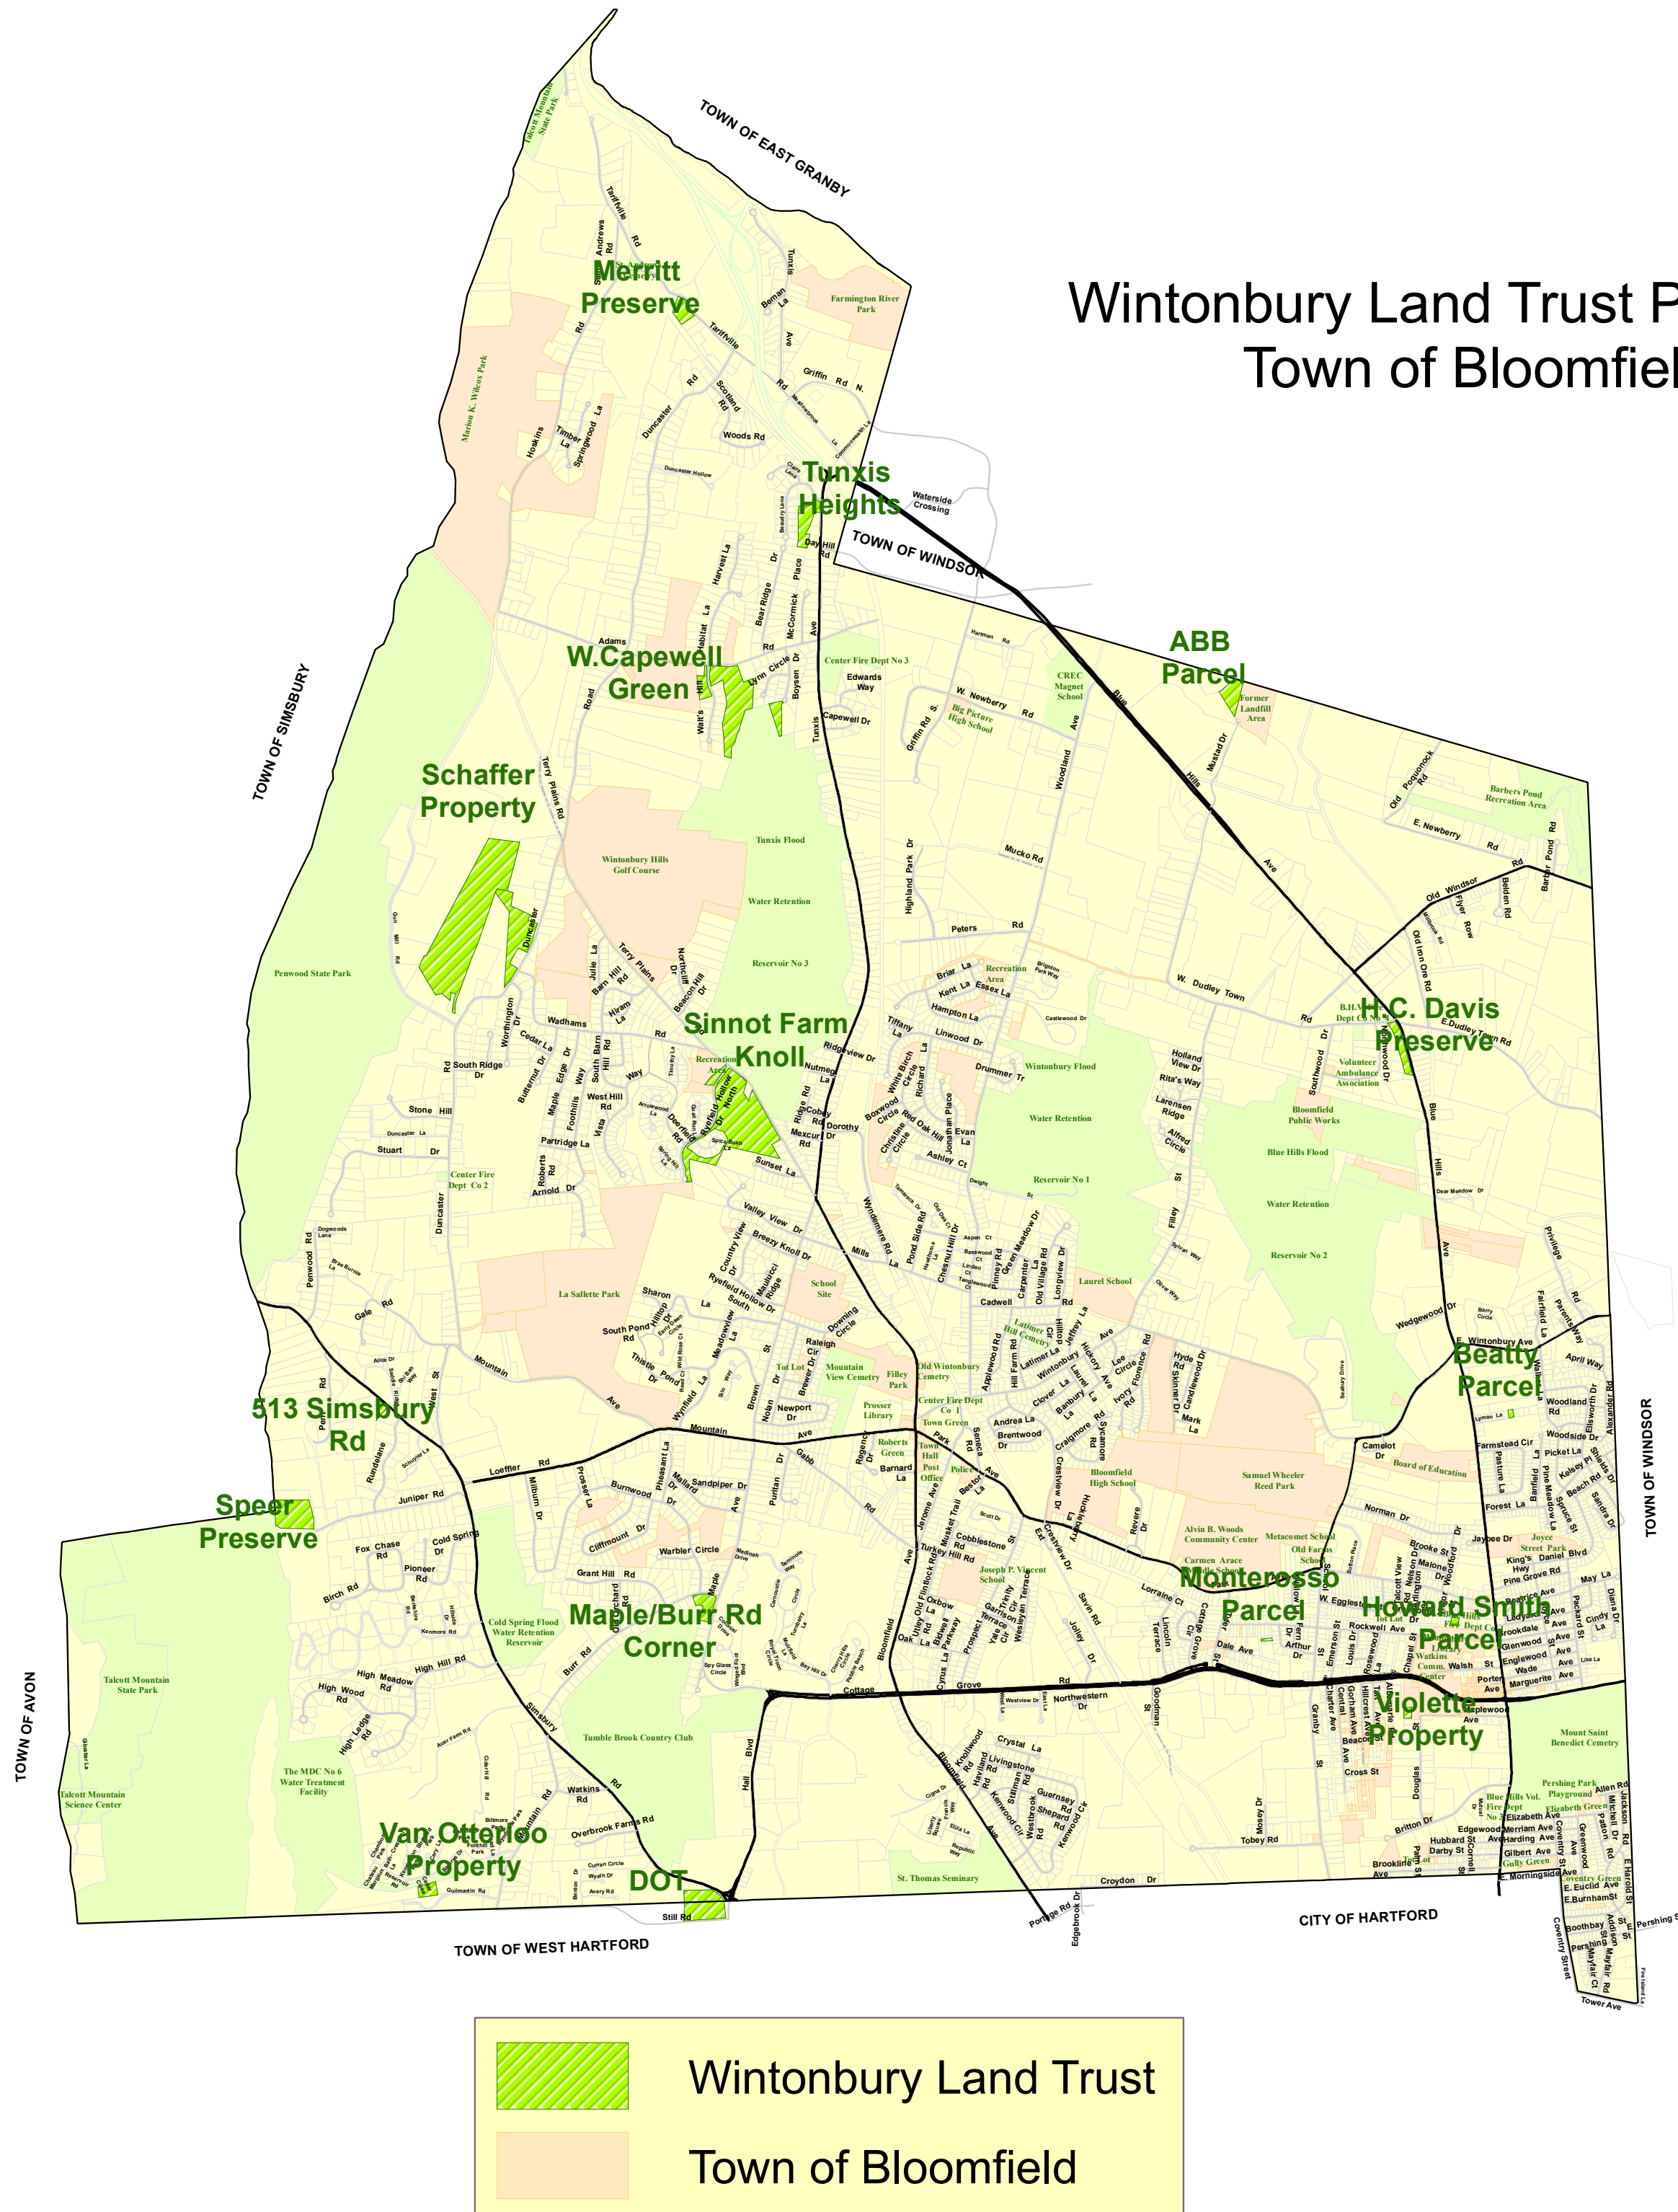

Wintonbury Land Trust Properties Town of Bloomfield

Created by the
Town of Bloomfield for
The Wintonbury Land Trust
in a joint effort between
the Town and the Trust

This map is for planning purposes only.
The Town of Bloomfield makes no claims,
representations or warranties, expressed or implied,
concerning its validity, reliability or accuracy.

Data Sources: Metropolitan District Commission, 1995, 2002

0 0.375 0.75 1.5 Miles