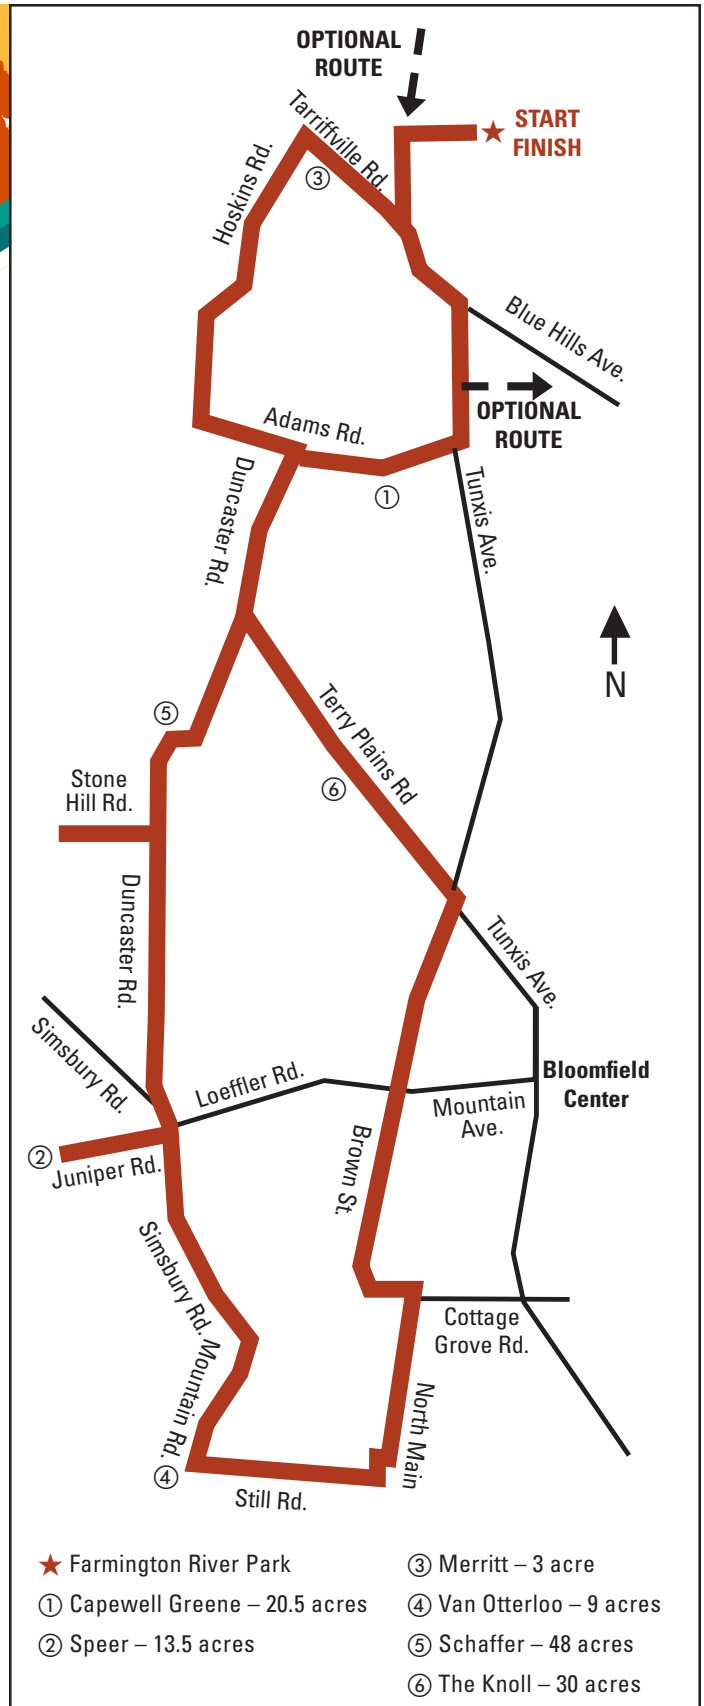

WINTONBURY LAND TRUST

TOUR DU LAND • BIKE TOUR

Ride the Duncaster Road Scenic Corridor

ROUTE:

The north/south route through west Bloomfield will start and finish at Farmington River Park. There will be an 18 mile guided tour and an optional additional 20 mile route to the Thrall Property in Windsor.

Date: Sunday, May 15 (Rainday May 22)

Registration: 9:30 AM

Ride begins: 10:00

Refreshments (additional fee): 12:30

BIKE TOUR MISSION:

- Show the biking community our 6 key properties along the Duncaster Road Scenic Corridor, ranging from a three acre waterfall to a 44-acre nature preserve
- Increase awareness to the biking community of the WLT efforts in stewarding 18 properties in Bloomfield
- Grow our membership and stewardship fund
- Have fun and enjoy the day!